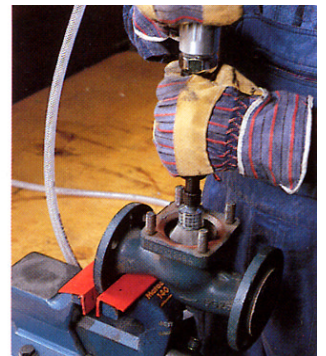

Subject to technical change.

EFCO Maschinenbau GmbH – Valve repair and testing equipment

Otto-Brenner-Straße 5 – 7 • D - 52353 Düren • Phone: +49-(0)2421-989-0 • Fax: +49-(0)2421-86260

info@efco-dueren.de • sales@efco-dueren.de • www.efco-dueren.com

Agencies in many countries